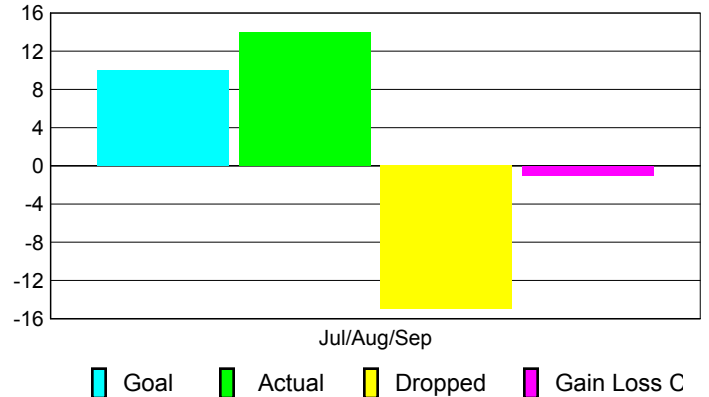

Membership Results 2010-2011

Goal, New, Dropped, Gain/Loss