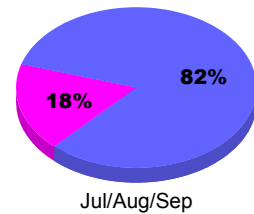

Membership Results
2010-2011

Membership
2009-2010

Month	Net Memb Goal	Actual New Memb	Actual Dropped Memb	Gain/Loss of Memb	Gain/Loss of Memb
Jul/Aug/Sep	10	14	-15	-1	-7
Totals	10	14	-15	-1	-7

Membership Results 2010-2011

Goal, New, Dropped, Gain/Loss

Comparison of Membership Gain/Loss

Current Year Compared to the Previous Year

Gender Comparison 2010-2011

■ Male ■ Female